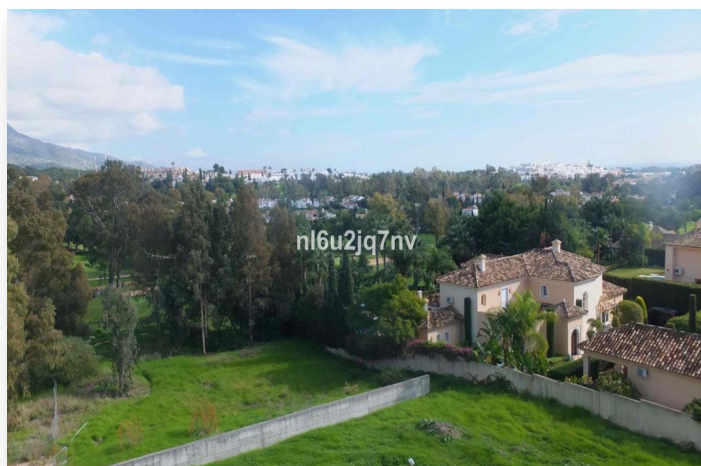

Residential Plot in Nueva Andalucía

Price: 1,500,000 EUR

Reference: R3504340 Bedrooms: 0 Bathrooms: 0 Plot Size: 1000m² Build Size: 621m²

Terrace: 0m²

Location: Nueva Andalucía

Plot with licence to build in the best area of Nueva Andalucia, within a few minutes drive of 3 golf clubs and Puerto Banus.

Features:

Setting

Close To Golf
Close To Port
Close To Shops

Orientation

South

Category

Investment
Resale