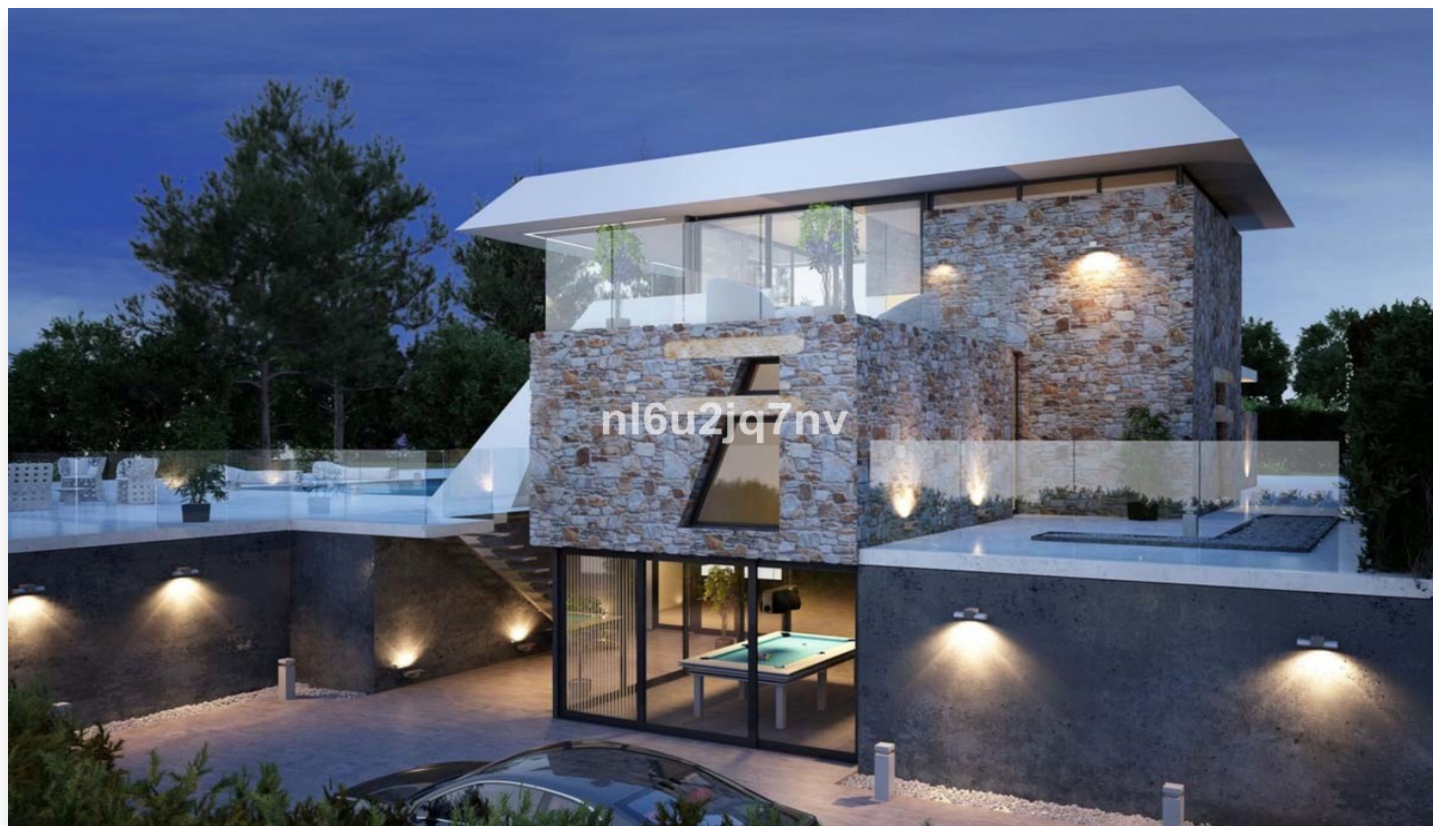

Residential Plot in Nueva Andalucía

Price: 1,500,000 EUR

Reference: R3504340 Bedrooms: 0 Bathrooms: 0 Plot Size: 1000m² Build Size: 621m²

Terrace: 0m²

Location: Nueva Andalucía

Plot with licence to build in the best area of Nueva Andalucia, within a few minutes drive of 3 golf clubs and Puerto Banus.

Features:

Setting

Close To Golf
Close To Port
Close To Shops

Orientation

South

Category

Investment
Resale