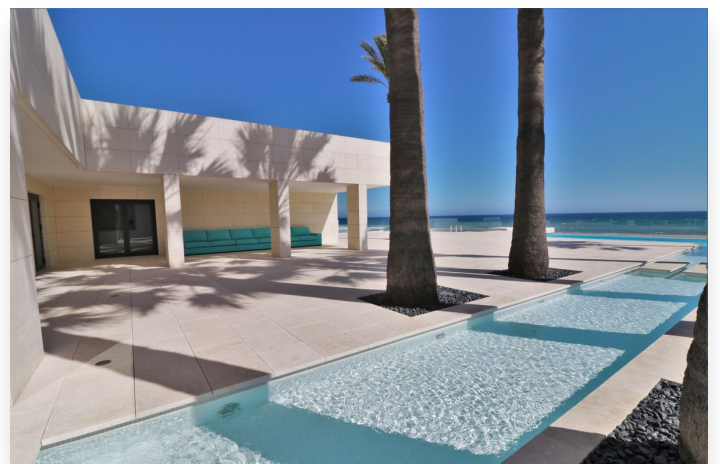

Detached Villa in Mijas Costa

Price: 11,000,000 EUR

Reference: R3881074 **Bedrooms:** 4 **Bathrooms:** 4 **Plot Size:** 2190m² **Build Size:** 495m² **Terrace:** 600m²

Location: Mijas Costa

Impressive contemporary detached single-storey villa on the beachfront with private infinity pool and large terraces located in Mijas Costa. This large property of almost 600 m² built on a plot of 2,190 m² is located in Mijas Costa on the very first line of the beach and therefore enjoys the best views of the Mediterranean Sea and a private access to the beach. Also noteworthy is the large elevated terrace area with impressive views of the sea where there is a spectacular designer heated swimming-pool and several "chill-out" areas and a very large space for holding all kinds of parties. The house has 4 bedrooms, each with its corresponding bathroom en suite, a modern fully equipped kitchen, a home cinema, a spacious office and a large living room with stunning views over the Mediterranean Sea. Additionally, we have a gym, a laundry room, a modern machine room and a large garage with space for several vehicles. This property stands out for its modern design, for the quality of the materials used in its construction, modern lightning systems and underfloor heating, etc. and for its unique and exclusive security systems, and finally for its privileged location and spacious interior and exterior spaces. In short, a unique and exclusive contemporary design property located on the first line of one of the best beaches on the Costa del Sol, built with the best qualities and with a magnificent outdoor leisure area with unbeatable views of the sea.

Features:

Setting

Beachfront
Village
Close To Sea
Close To Schools
Front Line Beach Complex

Orientation

South

Condition

Excellent

Pool

Private

Views

Sea
Beach
Panoramic

Features

Covered Terrace
Fitted Wardrobes
Near Transport
Private Terrace
Solarium
Gym
Sauna
Ensuite Bathroom

Kitchen

Fully Fitted

Garden