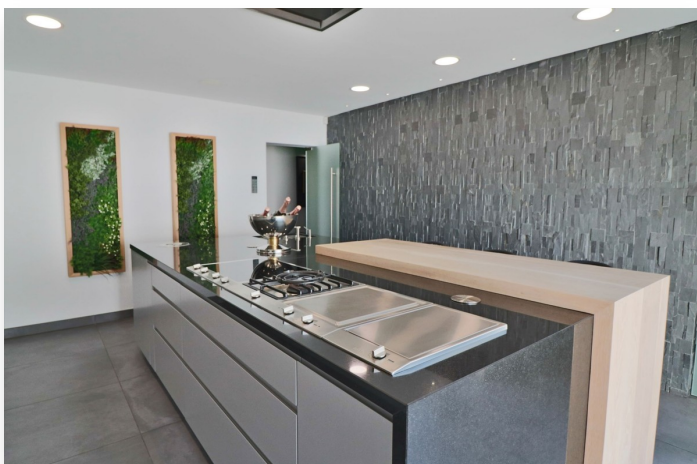

Detached Villa in Mijas Costa

Price: 11,000,000 EUR

Reference: R3881074 **Bedrooms:** 4 **Bathrooms:** 4 **Plot Size:** 2190m² **Build Size:** 495m² **Terrace:** 600m²

Location: Mijas Costa

Impressive contemporary detached single-storey villa on the beachfront with private infinity pool and large terraces located in Mijas Costa. This large property of almost 600 m² built on a plot of 2,190 m² is located in Mijas Costa on the very first line of the beach and therefore enjoys the best views of the Mediterranean Sea and a private access to the beach. Also noteworthy is the large elevated terrace area with impressive views of the sea where there is a spectacular designer heated swimming-pool and several "chill-out" areas and a very large space for holding all kinds of parties. The house has 4 bedrooms, each with its corresponding bathroom en suite, a modern fully equipped kitchen, a home cinema, a spacious office and a large living room with stunning views over the Mediterranean Sea. Additionally, we have a gym, a laundry room, a modern machine room and a large garage with space for several vehicles. This property stands out for its modern design, for the quality of the materials used in its construction, modern lightning systems and underfloor heating, etc. and for its unique and exclusive security systems, and finally for its privileged location and spacious interior and exterior spaces. In short, a unique and exclusive contemporary design property located on the first line of one of the best beaches on the Costa del Sol, built with the best qualities and with a magnificent outdoor leisure area with unbeatable views of the sea.

Private

Views

Sea
Beach
Panoramic

Features

Covered Terrace
Fitted Wardrobes
Near Transport
Private Terrace
Solarium
Gym
Sauna
Ensuite Bathroom

Kitchen

Fully Fitted

Garden